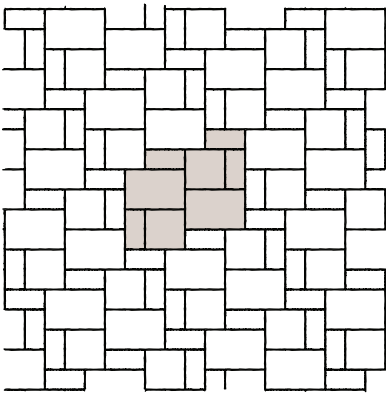

## DIMENSIONS

**Rectangle Stone**  
Width 198 mm (7.80")  
Length 397 mm (15.63")

**Square Stone**  
Width 397 mm (15.63")  
Length 397 mm (15.63")

**Large Rectangle Stone**  
Width 397 mm (15.63")  
Length 596 mm (23.46")

## PATTERNS (CAN & US)

Pattern A

Pattern B

Pattern C

Pattern D

Pattern E

Pattern F

Stone	Large Rectangle		Square		Small Rectangle	
	%	Ratio	%	Ratio	%	Ratio
Pattern A	43	2	29	2	28	4
Pattern B	50	2	33	2	17	2
Pattern C	55	2	36	2	9	1
Pattern D (8x16 Herringbone)					100	1
Pattern E	50	4	33	4	17	4
Pattern F	50	2	33	2	17	2