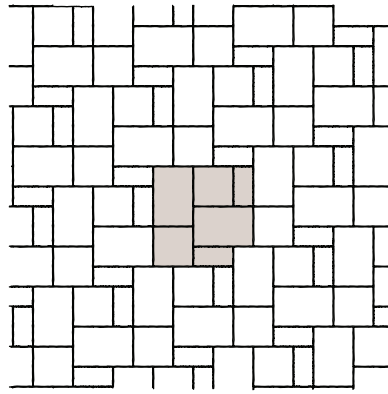

## DIMENSIONS

**Rectangle Stone**  
Width 198 mm (7.80")  
Length 397 mm (15.63")

**Square Stone**  
Width 397 mm (15.63")  
Length 397 mm (15.63")

**Large Rectangle Stone**  
Width 397 mm (15.63")  
Length 596 mm (23.46")

## PATTERNS (CAN & US)

Pattern A

Pattern B

Pattern C

Pattern D

Pattern E

Pattern F

Stone	Large Rectangle		Square		Small Rectangle	
	%	Ratio	%	Ratio	%	Ratio
Pattern A	43	2	29	2	28	4
Pattern B	50	2	33	2	17	2
Pattern C	55	2	36	2	9	1
Pattern D (8x16 Herringbone)					100	1
Pattern E	50	4	33	4	17	4
Pattern F	50	2	33	2	17	2