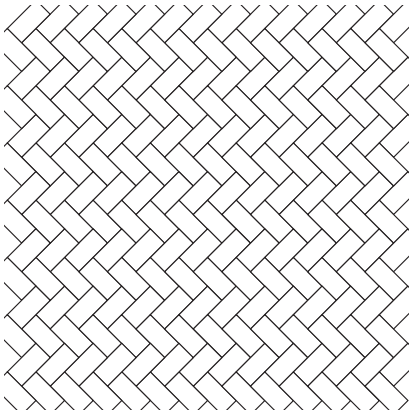

## DIMENSIONS

**Rectangle Stone**  
Width 198 mm (7.80")  
Length 397 mm (15.63")

**Square Stone**  
Width 397 mm (15.63")  
Length 397 mm (15.63")

**Large Rectangle Stone**  
Width 397 mm (15.63")  
Length 596 mm (23.46")

## PATTERNS (CAN & US)

Pattern A

Pattern B

Pattern C

Pattern D

Pattern E

Pattern F

Stone	Large Rectangle		Square		Small Rectangle	
	%	Ratio	%	Ratio	%	Ratio
Pattern A	43	2	29	2	28	4
Pattern B	50	2	33	2	17	2
Pattern C	55	2	36	2	9	1
Pattern D (8x16 Herringbone)					100	1
Pattern E	50	4	33	4	17	4
Pattern F	50	2	33	2	17	2