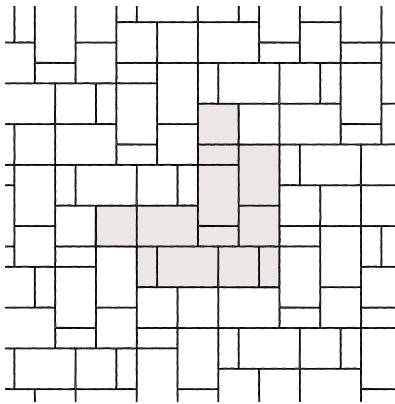

## DIMENSIONS

**Rectangle Stone**  
Width 198 mm (7.80")  
Length 397 mm (15.63")

**Square Stone**  
Width 397 mm (15.63")  
Length 397 mm (15.63")

**Large Rectangle Stone**  
Width 397 mm (15.63")  
Length 596 mm (23.46")

## PATTERNS (CAN & US)

Pattern A

Pattern B

Pattern C

Pattern D

Pattern E

Pattern F

Stone	Large Rectangle		Square		Small Rectangle	
	%	Ratio	%	Ratio	%	Ratio
Pattern A	43	2	29	2	28	4
Pattern B	50	2	33	2	17	2
Pattern C	55	2	36	2	9	1
Pattern D (8x16 Herringbone)					100	1
Pattern E	50	4	33	4	17	4
Pattern F	50	2	33	2	17	2