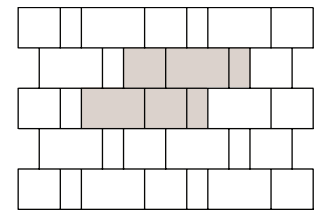

## DIMENSIONS

**Rectangle Stone**  
Width 198 mm (7.80")  
Length 397 mm (15.63")

**Square Stone**  
Width 397 mm (15.63")  
Length 397 mm (15.63")

**Large Rectangle Stone**  
Width 397 mm (15.63")  
Length 596 mm (23.46")

## PATTERNS (CAN & US)

Pattern A

Pattern B

Pattern C

Pattern D

Pattern E

Pattern F

Stone	Large Rectangle		Square		Small Rectangle	
	%	Ratio	%	Ratio	%	Ratio
Pattern A	43	2	29	2	28	4
Pattern B	50	2	33	2	17	2
Pattern C	55	2	36	2	9	1
Pattern D (8x16 Herringbone)					100	1
Pattern E	50	4	33	4	17	4
Pattern F	50	2	33	2	17	2