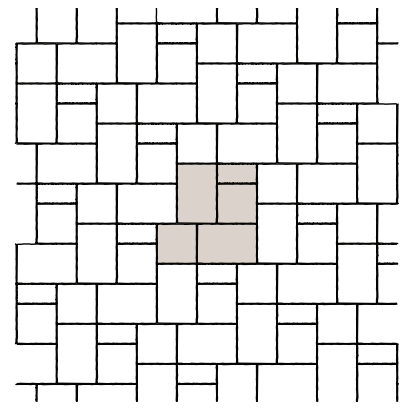

## DIMENSIONS

**Rectangle Stone**  
Width 198 mm (7.80")  
Length 397 mm (15.63")

**Square Stone**  
Width 397 mm (15.63")  
Length 397 mm (15.63")

**Large Rectangle Stone**  
Width 397 mm (15.63")  
Length 596 mm (23.46")

## PATTERNS (CAN & US)

Pattern A

Pattern B

Pattern C

Pattern D

Pattern E

Pattern F

Stone	Large Rectangle		Square		Small Rectangle	
	%	Ratio	%	Ratio	%	Ratio
Pattern A	43	2	29	2	28	4
Pattern B	50	2	33	2	17	2
Pattern C	55	2	36	2	9	1
Pattern D (8x16 Herringbone)					100	1
Pattern E	50	4	33	4	17	4
Pattern F	50	2	33	2	17	2