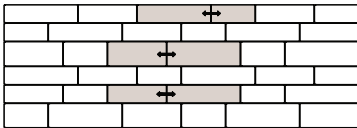

DIMENSIONS

Rectangle Stone
Width 165 mm (6.5")
Length 336 mm (13.2")
Individually packaged

Stone 1
Width 123 mm (4.84")
Length 298 mm (11.73")

Stone 2
Width 123 mm (4.84")
Length 398 mm (15.67")

Stone 3
Width 123 mm (4.84")
Length 498 mm (19.61")

Stone 4
Width 165 mm (6.5")
Length 298 mm (11.73")

Stone 5
Width 165 mm (6.5")
Length 398 mm (15.67")

Stone 6
Width 165 mm (6.5")
Length 498 mm (19.61")

Combo Bundle (all 6 sizes)

Combo Bundle Layout by Layer

PATTERNS (CAN & US)

Pattern A (Combo)

Pattern B (Combo)

Pattern C

Pattern D (Rectangle)

Pattern E (Running Bond)

Pattern F (Combo)

Stone	4.84" Width, Lengths 1,2,3		6.5" Width, Lengths 4,5,6		Rectangle	
	%	Ratio	%	Ratio	%	Ratio
Pattern A, B, C, F (Combo)	60	2	40	1		
Pattern D (Rectangle)					100	1
Pattern E (Combo & Rectangle)	34	**	23	**	43	**