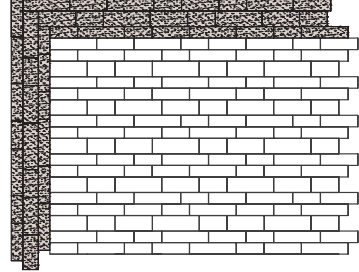

Stone 4
Width 165 mm (6.5")
Length 298 mm (11.73")

Stone 5
Width 165 mm (6.5")
Length 398 mm (15.67")

Stone 6
Width 165 mm (6.5")
Length 498 mm (19.61")

Combo Bundle (all 6 sizes)

Combo Bundle Layout by Layer

PATTERNS (CAN & US)

Pattern A (Combo)

Pattern B (Combo)

Pattern C

Pattern D (Rectangle)

Pattern E (Running Bond)

Pattern F (Combo)

Stone	4.84" Width, Lengths 1,2,3		6.5" Width, Lengths 4,5,6		Rectangle	
	%	Ratio	%	Ratio	%	Ratio
Pattern A, B, C, F (Combo)	60	2	40	1		
Pattern D (Rectangle)					100	1
Pattern E (Combo & Rectangle)	34	**	23	**	43	**

Note:

- All Presidio patterns above utilize 100% of stones as packaged in combo bundle.
- Pattern C shows use of combo packaging to achieve approx 16" wide soldier course.
- ** Pattern E shown with 2 layers combo stone per pieces Rectangle.