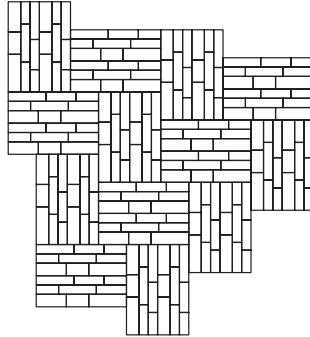

DIMENSIONS

Rectangle Stone
Width 165 mm (6.5")
Length 336 mm (13.2")
Individually packaged

Stone 1
Width 123 mm (4.84")
Length 298 mm (11.73")

Stone 2
Width 123 mm (4.84")
Length 398 mm (15.67")

Stone 3
Width 123 mm (4.84")
Length 498 mm (19.61")

Stone 4
Width 165 mm (6.5")
Length 298 mm (11.73")

Stone 5
Width 165 mm (6.5")
Length 398 mm (15.67")

Stone 6
Width 165 mm (6.5")
Length 498 mm (19.61")

Combo Bundle (all 6 sizes)

Combo Bundle Layout by Layer

PATTERNS (CAN & US)

Pattern A (Combo)

Pattern B (Combo)

Pattern C

Pattern D (Rectangle)

Pattern E (Running Bond)

Pattern F (Combo)

Stone	4.84" Width, Lengths 1,2,3		6.5" Width, Lengths 4,5,6		Rectangle	
	%	Ratio	%	Ratio	%	Ratio
Pattern A, B, C, F (Combo)	60	2	40	1		
Pattern D (Rectangle)					100	1
Pattern E (Combo & Rectangle)	34	**	23	**	43	**