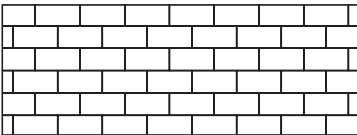

Stone 4
Width 165 mm (6.5")
Length 298 mm (11.73")

Stone 5
Width 165 mm (6.5")
Length 398 mm (15.67")

Stone 6
Width 165 mm (6.5")
Length 498 mm (19.61")

Combo Bundle (all 6 sizes)

Combo Bundle Layout by Layer

PATTERNS (CAN & US)

Pattern A (Combo)

Pattern B (Combo)

Pattern C

Pattern D (Rectangle)

Pattern E (Running Bond)

Pattern F (Combo)

Stone	4.84" Width, Lengths 1,2,3		6.5" Width, Lengths 4,5,6		Rectangle	
	%	Ratio	%	Ratio	%	Ratio
Pattern A, B, C, F (Combo)	60	2	40	1		
Pattern D (Rectangle)					100	1
Pattern E (Combo & Rectangle)	34	**	23	**	43	**

Note:

- All Presidio patterns above utilize 100% of stones as packaged in combo bundle.
- Pattern C shows use of combo packaging to achieve approx 16" wide soldier course.
- ** Pattern E shown with 2 layers combo stone per pieces Rectangle.