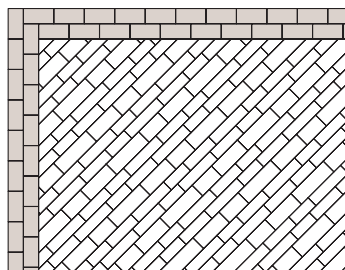

DIMENSIONS

Rectangle Stone
Width 165 mm (6.5")
Length 336 mm (13.2")
Individually packaged

Stone 1
Width 123 mm (4.84")
Length 298 mm (11.73")

Stone 2
Width 123 mm (4.84")
Length 398 mm (15.67")

Stone 3
Width 123 mm (4.84")
Length 498 mm (19.61")

Stone 4
Width 165 mm (6.5")
Length 298 mm (11.73")

Stone 5
Width 165 mm (6.5")
Length 398 mm (15.67")

Stone 6
Width 165 mm (6.5")
Length 498 mm (19.61")

Combo Bundle (all 6 sizes)

Combo Bundle Layout by Layer

PATTERNS (CAN & US)

Pattern A (Combo)

Pattern B (Combo)

Pattern C

Pattern D (Rectangle)

Pattern E (Running Bond)

Pattern F (Combo)

Stone	4.84" Width, Lengths 1,2,3		6.5" Width, Lengths 4,5,6		Rectangle	
	%	Ratio	%	Ratio	%	Ratio
Pattern A, B, C, F (Combo)	60	2	40	1		
Pattern D (Rectangle)					100	1
Pattern E (Combo & Rectangle)	34	**	23	**	43	**

Note:

- All Presidio patterns above utilize 100% of stones as packaged in combo bundle.
- Pattern C shows use of combo packaging to achieve approx 16" wide soldier course.
- ** Pattern E shown with 2 layers combo stone per pieces Rectangle.