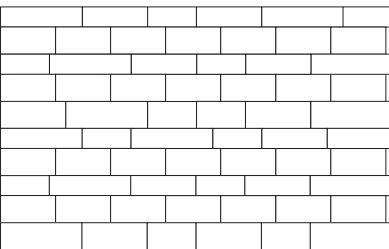

DIMENSIONS

Rectangle Stone
Width 165 mm (6.5")
Length 336 mm (13.2")
Individually packaged

Stone 1
Width 123 mm (4.84")
Length 298 mm (11.73")

Stone 2
Width 123 mm (4.84")
Length 398 mm (15.67")

Stone 3
Width 123 mm (4.84")
Length 498 mm (19.61")

Stone 4
Width 165 mm (6.5")
Length 298 mm (11.73")

Stone 5
Width 165 mm (6.5")
Length 398 mm (15.67")

Stone 6
Width 165 mm (6.5")
Length 498 mm (19.61")

Combo Bundle (all 6 sizes)

Combo Bundle Layout by Layer

PATTERNS (CAN & US)

Pattern A (Combo)

Pattern B (Combo)

Pattern C

Pattern D (Rectangle)

Pattern E (Running Bond)

Pattern F (Combo)

Stone	4.84" Width, Lengths 1,2,3		6.5" Width, Lengths 4,5,6		Rectangle	
	%	Ratio	%	Ratio	%	Ratio
Pattern A, B, C, F (Combo)	60	2	40	1		
Pattern D (Rectangle)					100	1
Pattern E (Combo & Rectangle)	34	**	23	**	43	**

Note:

- All Presidio patterns above utilize 100% of stones as packaged in combo bundle.
- Pattern C shows use of combo packaging to achieve approx 16" wide soldier course.
- ** Pattern E shown with 2 layers combo stone per pieces Rectangle.