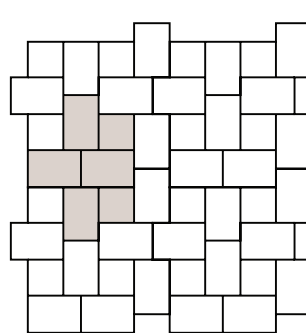

DIMENSIONS

3x6 Stone
Width 75 mm (2.95")
Length 150 mm (5.91")

6x6 Stone
Width 150 mm (5.91")
Length 150 mm (5.91")

6x9 Stone
Width 150 mm (5.91")
Length 225 mm (8.86")

9x9 Stone
Width 225 mm (8.86")
Length 225 mm (8.86")

9x12 Stone
Width 225 mm (8.86")
Length 300 mm (11.81")

**3x6 and 6x6 Stones
available only in Combo Bundle**

PATTERNS (CAN & US)

Pattern A

Pattern B

Pattern C

Pattern D

Pattern E

Pattern F

Stone	3 x 6 Stone		6 x 6 Stone		6 x 9 Stone		9 x 9 Stone		12 x 9 Stone	
	%	Ratio	%	Ratio	%	Ratio	%	Ratio	%	Ratio
Pattern A	7	2	50	7	43	4				
Pattern B	4	2	23	6	41	7	9	1	23	2
Pattern C					27	2	20	1	53	2
Pattern D	8	2	60	7	13	1	19	1		
Pattern E *			25	2	75	4				
Pattern F (Herringbone)					33	2			67	2