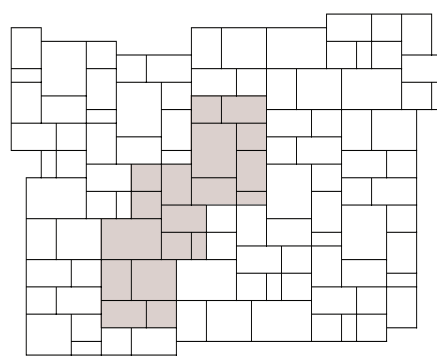

DIMENSIONS

3x6 Stone
Width 75 mm (2.95")
Length 150 mm (5.91")

6x6 Stone
Width 150 mm (5.91")
Length 150 mm (5.91")

6x9 Stone
Width 150 mm (5.91")
Length 225 mm (8.86")

9x9 Stone
Width 225 mm (8.86")
Length 225 mm (8.86")

9x12 Stone
Width 225 mm (8.86")
Length 300 mm (11.81")

**3x6 and 6x6 Stones
available only in Combo Bundle**

PATTERNS (CAN & US)

Pattern A

Pattern B

Pattern C

Pattern D

Pattern E

Pattern F

Stone	3 x 6 Stone		6 x 6 Stone		6 x 9 Stone		9 x 9 Stone		12 x 9 Stone	
	%	Ratio	%	Ratio	%	Ratio	%	Ratio	%	Ratio
Pattern A	7	2	50	7	43	4				
Pattern B	4	2	23	6	41	7	9	1	23	2
Pattern C					27	2	20	1	53	2
Pattern D	8	2	60	7	13	1	19	1		
Pattern E *			25	2	75	4				
Pattern F (Herringbone)					33	2			67	2